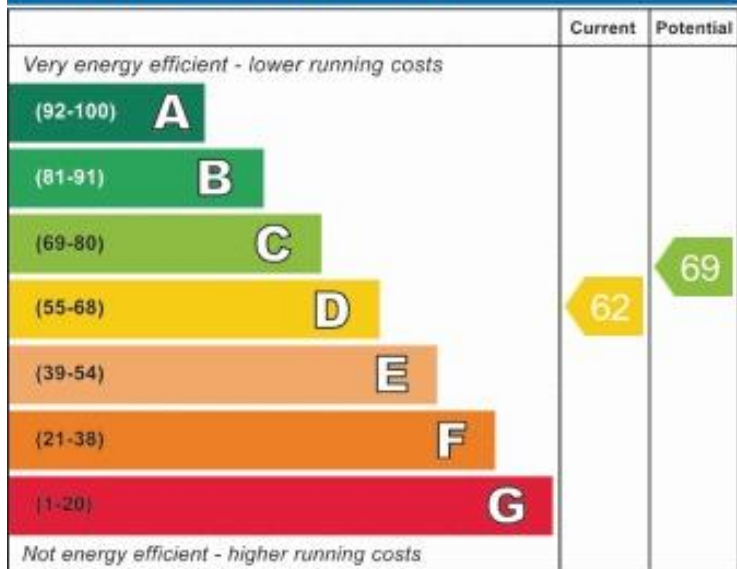

## Energy Efficiency Rating

England, Scotland & Wales

EU Directive  
2002/91/EC

## Environmental Impact (CO<sub>2</sub>) Rating

England, Scotland & Wales

EU Directive  
2002/91/EC