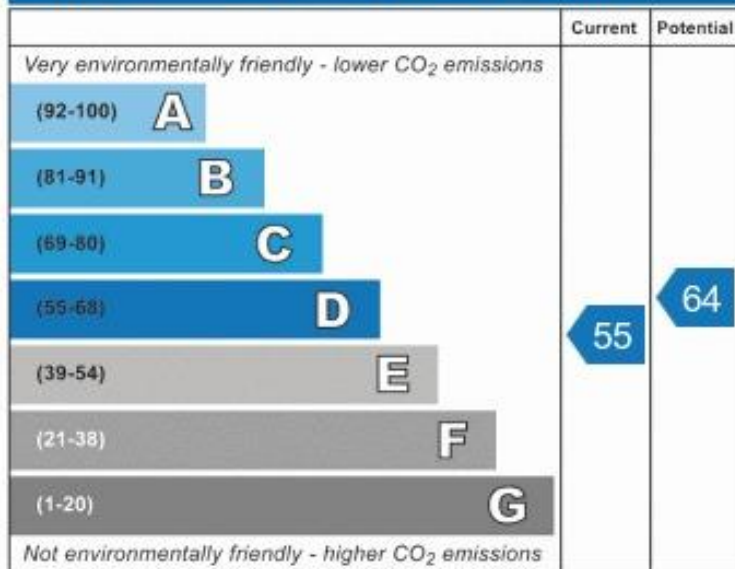

## Energy Efficiency Rating

England, Scotland & Wales

EU Directive  
2002/91/EC

## Environmental Impact (CO<sub>2</sub>) Rating

England, Scotland & Wales

EU Directive  
2002/91/EC